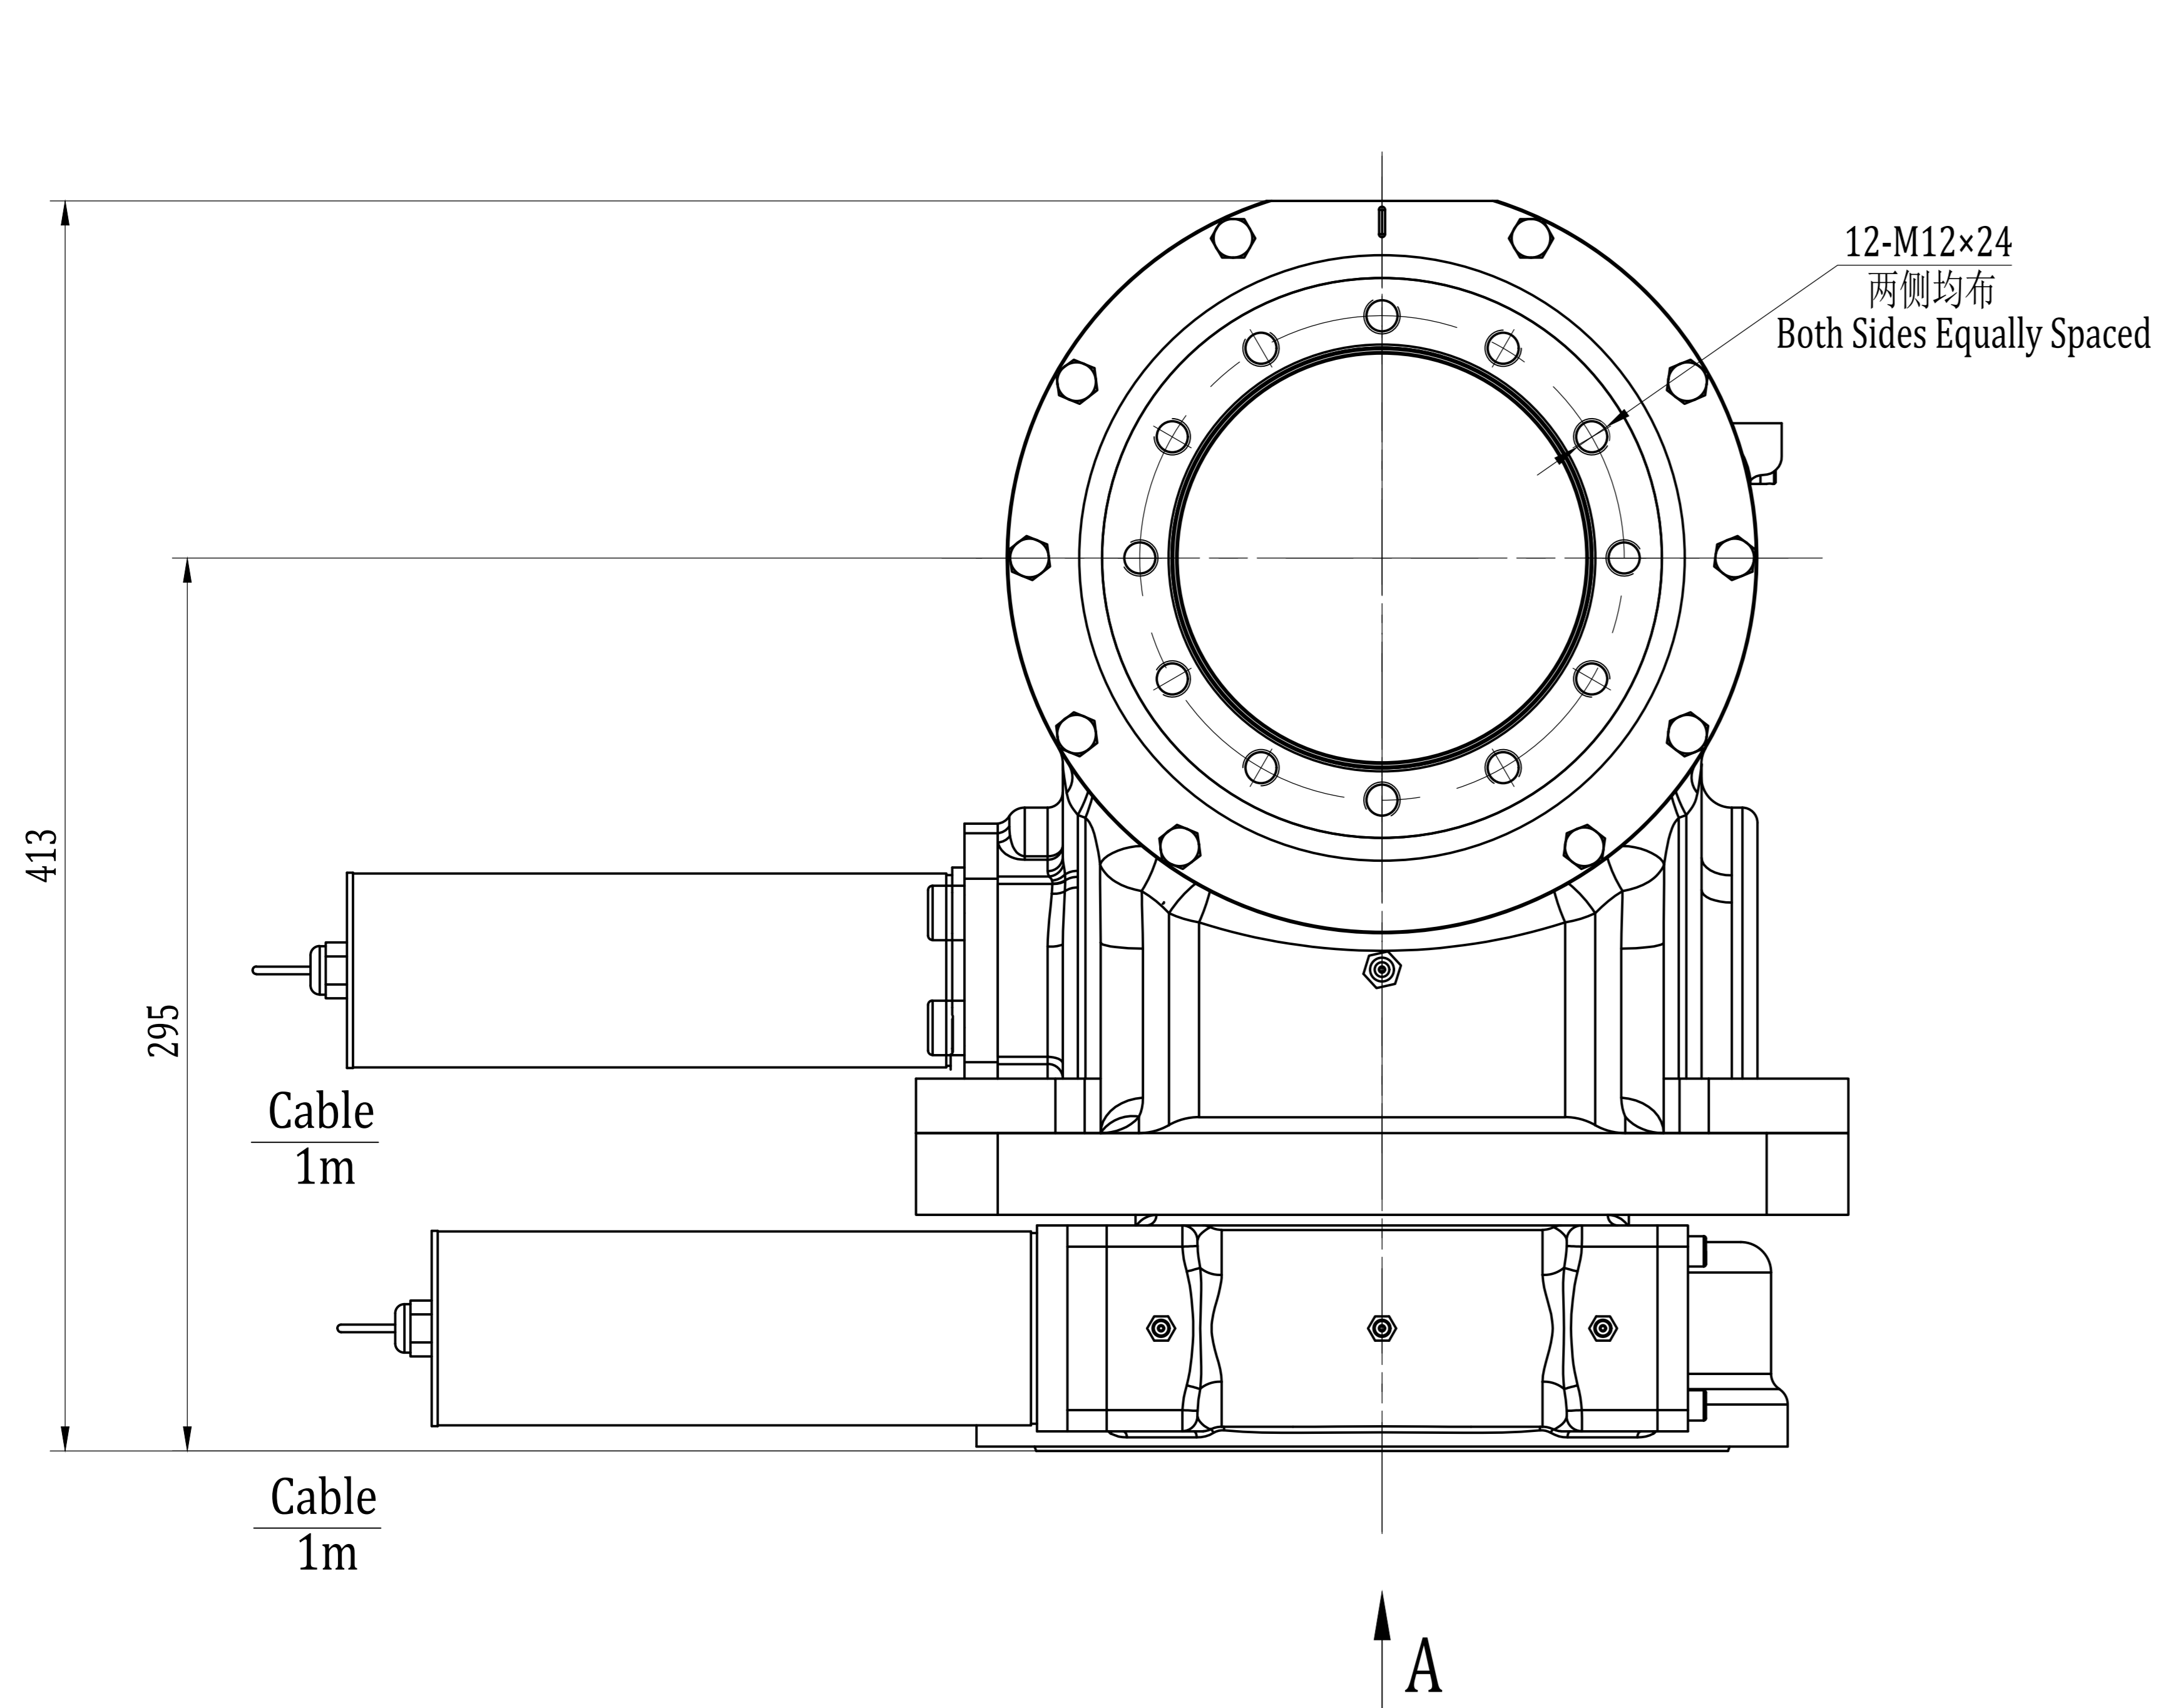

单位 Units: mm
1 inch=25.4mm

A 向
A View

68 kg

接线定义
Wire define

Pin 1 (黑 Black)	motor -
Pin 2 (红 Red)	motor +
Pin 3 (黄 Yellow)	Hall -
Pin 4 (棕 Brown)	Hall +
Pin 5 (蓝 Blue)	Hall A
Pin 6 (绿 Green)	Hall B
Pin E (灰 Grey)	GND

SVH7

回转驱动 Slewing Drive