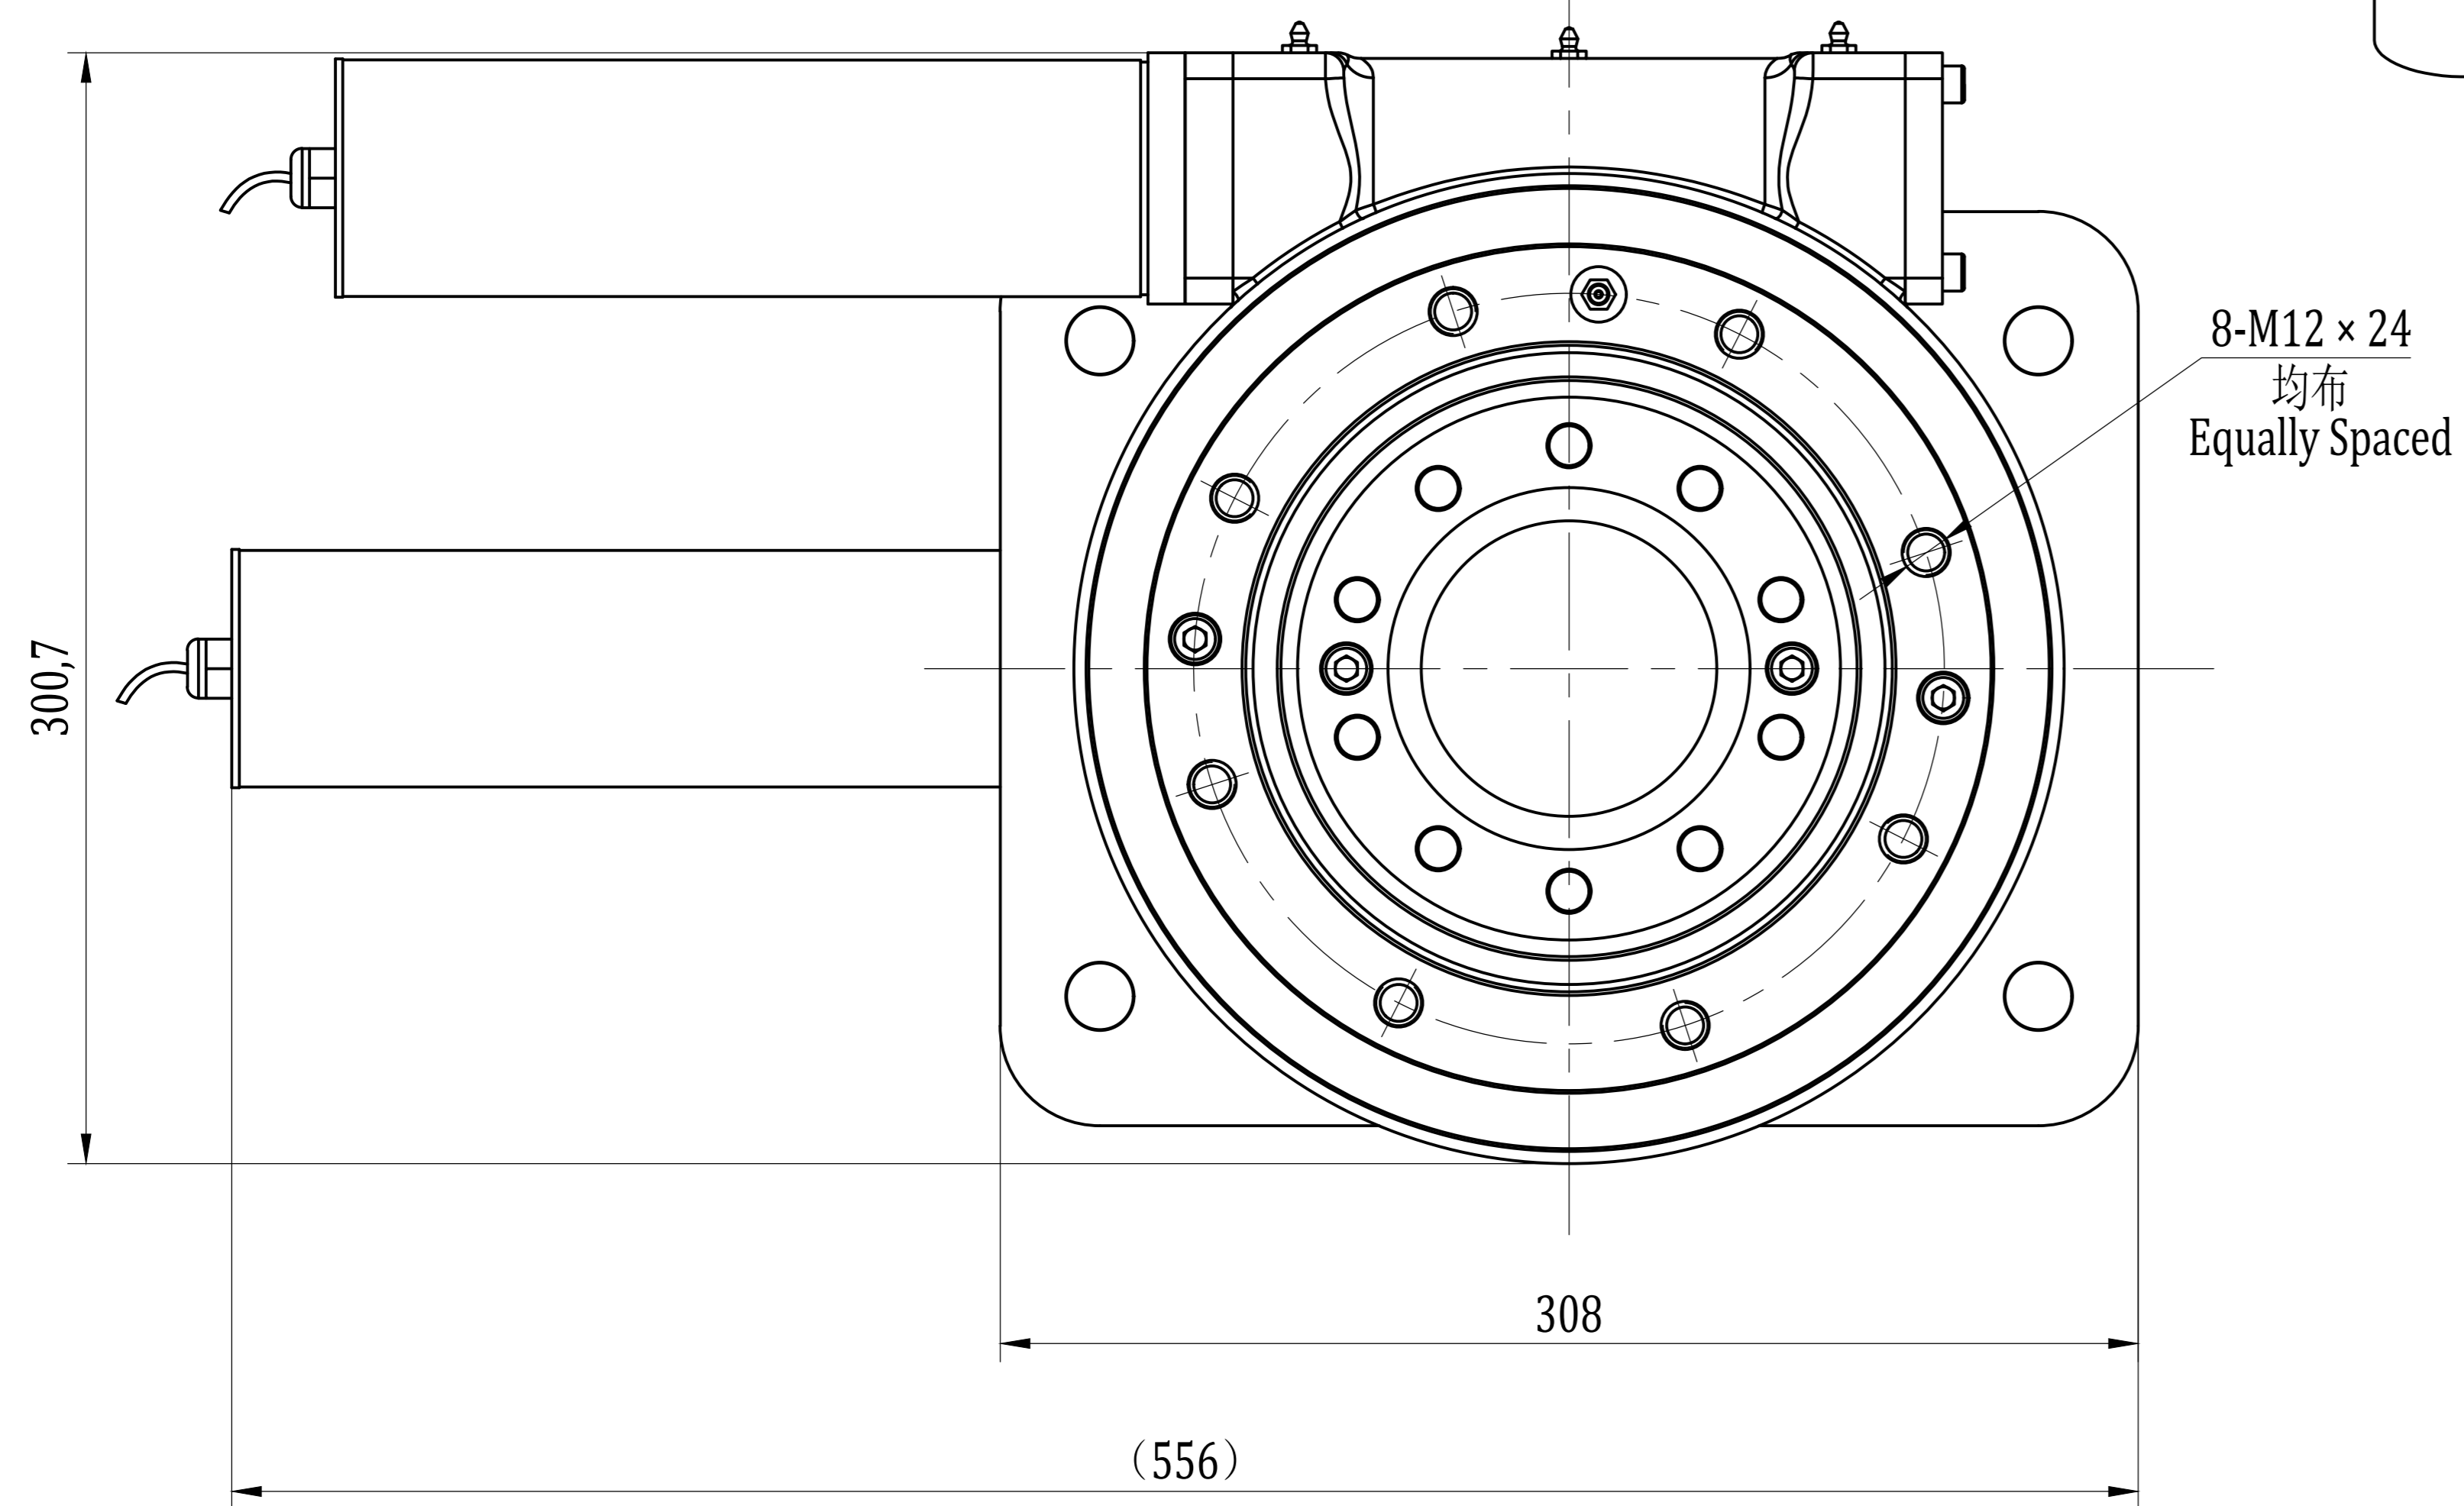

单位 Units: mm
1 inch=25.4mm

A 向
A View

68 kg

接线定义
Wire define

Pin 1 (黑 Black)	motor -
Pin 2 (红 Red)	motor +
Pin 3 (黄 Yellow)	Hall -
Pin 4 (棕 Brown)	Hall +
Pin 5 (蓝 Blue)	Hall A
Pin 6 (绿 Green)	Hall B
Pin E (灰 Grey)	GND

SVH7

回转驱动 Slewing Drive