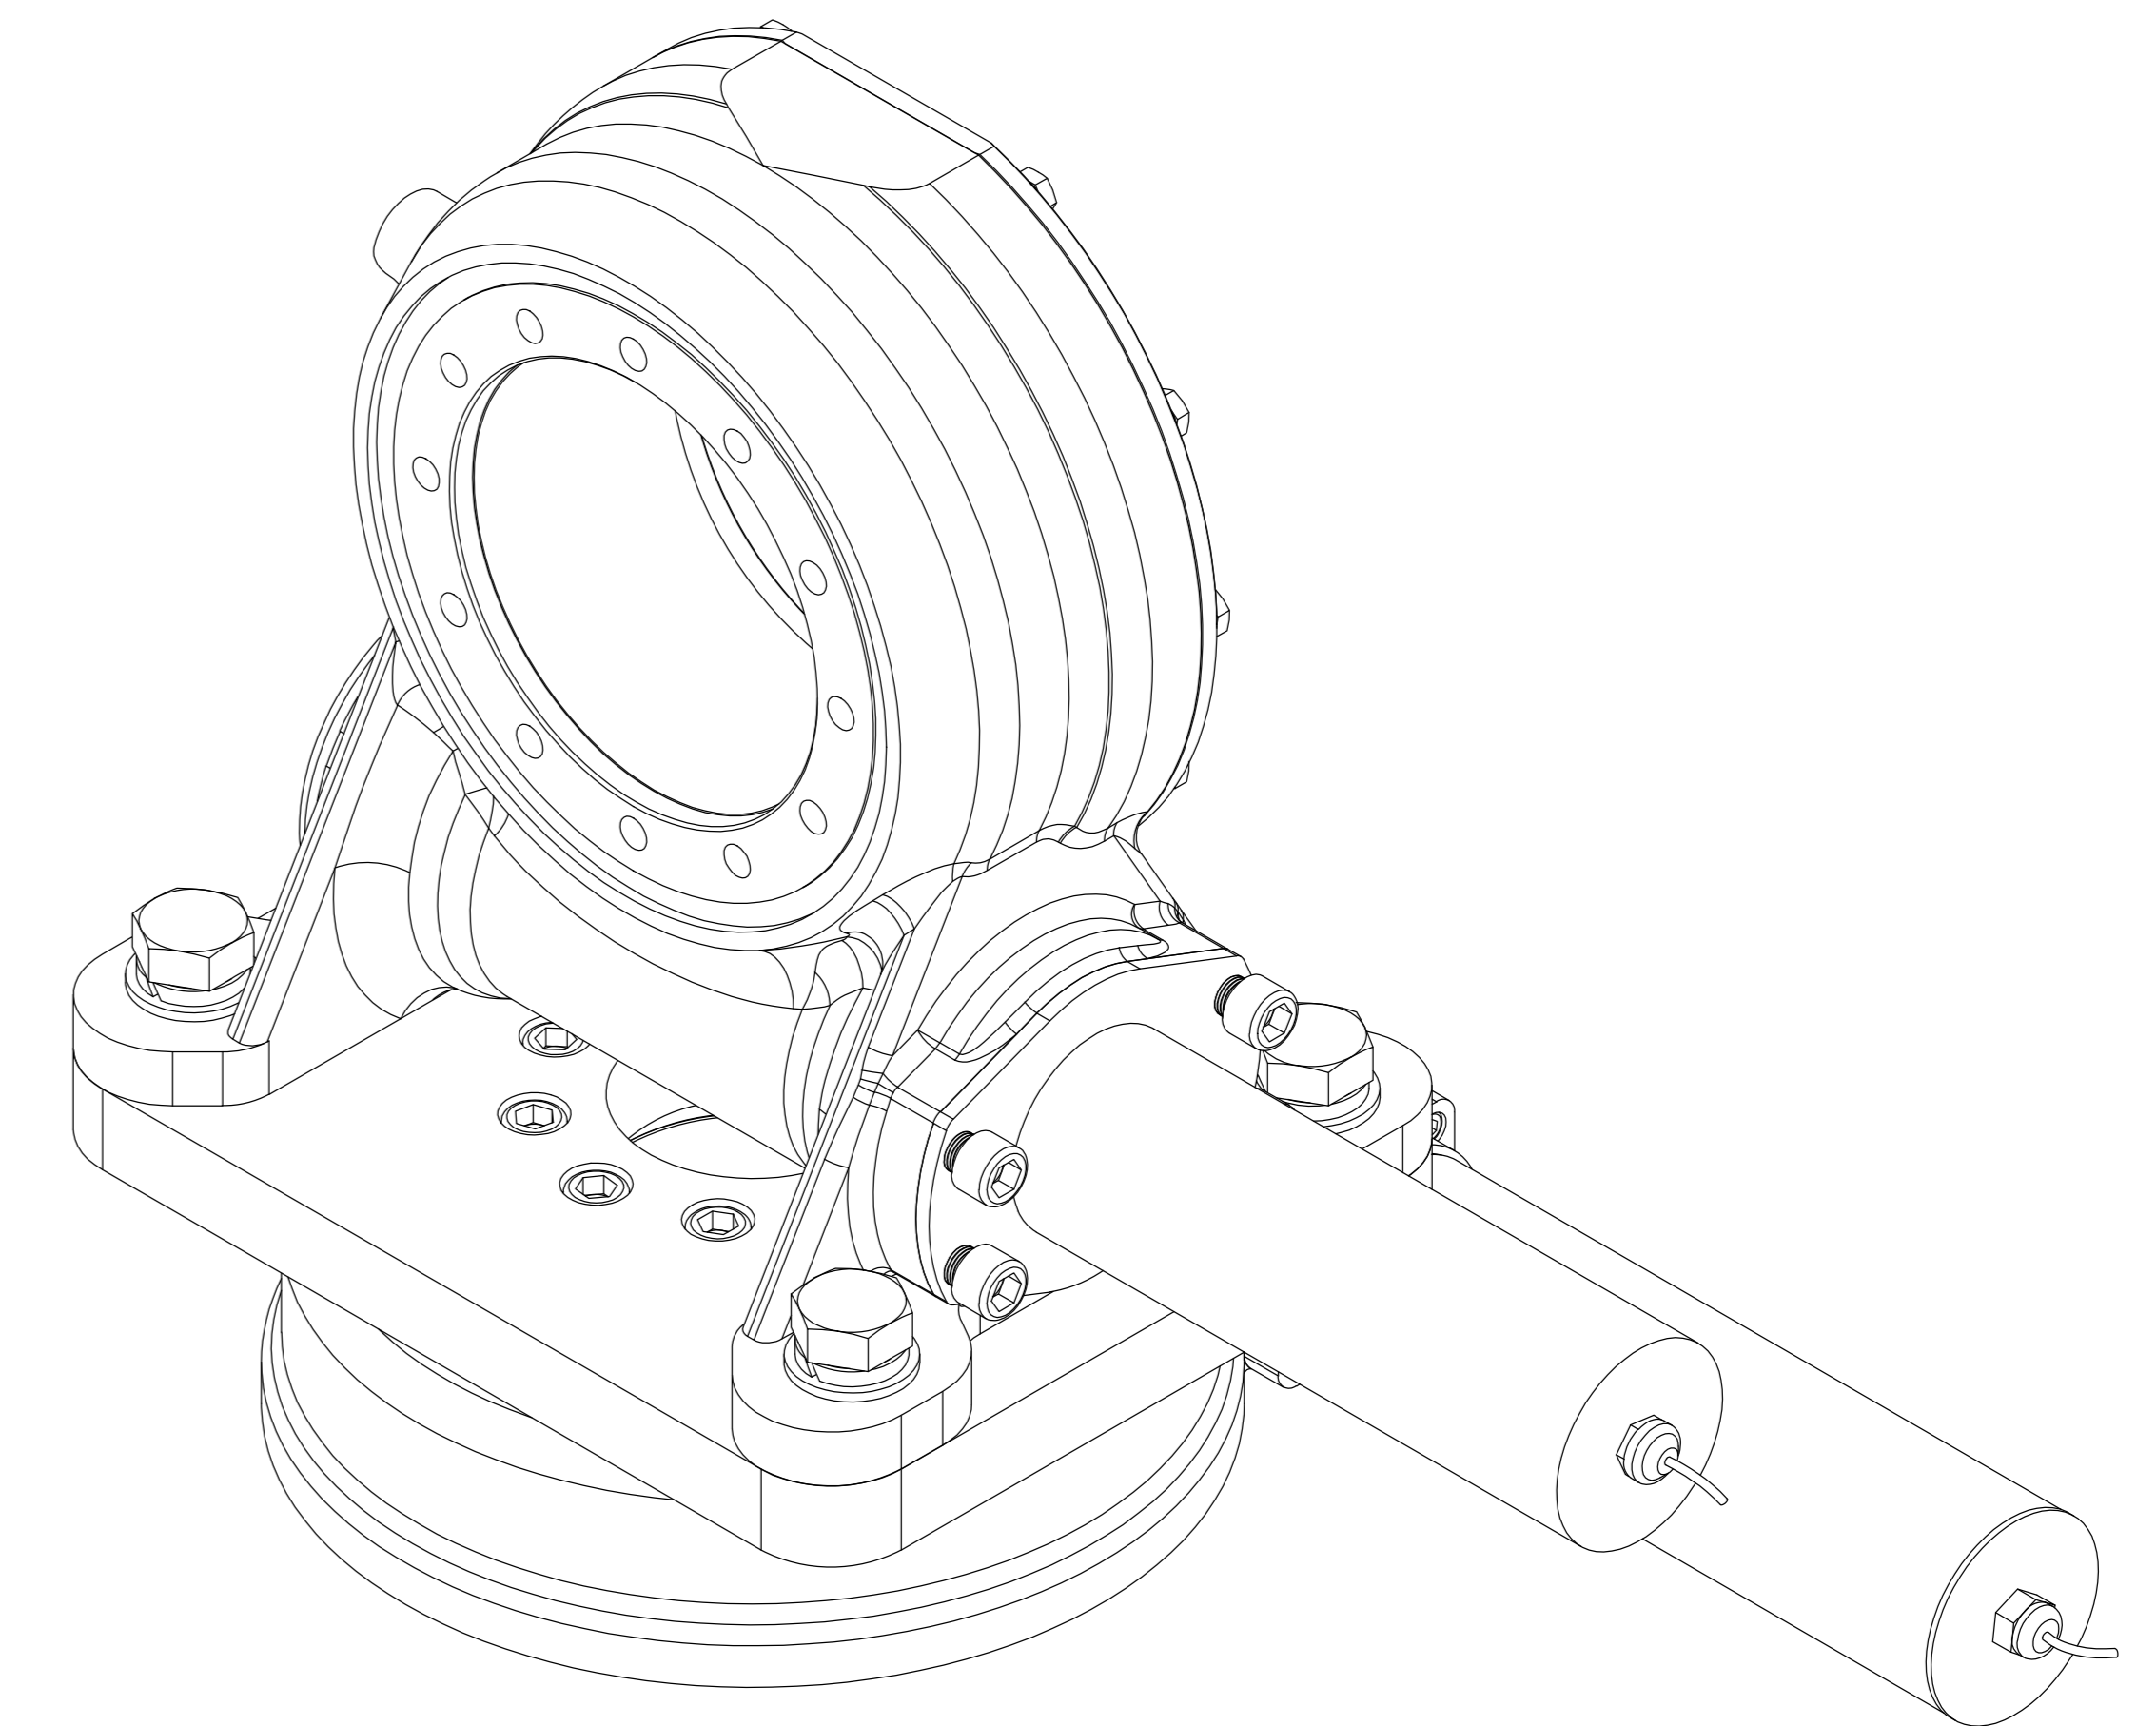

单位 Units: mm
1 inch=25.4mm

A 向
A View

68 kg

接线定义
Wire define

Pin 1 (黑 Black)	motor -
Pin 2 (红 Red)	motor +
Pin 3 (黄 Yellow)	Hall -
Pin 4 (棕 Brown)	Hall +
Pin 5 (蓝 Blue)	Hall A
Pin 6 (绿 Green)	Hall B
Pin E (灰 Grey)	GND

SVH7

回转驱动 Slewing Drive