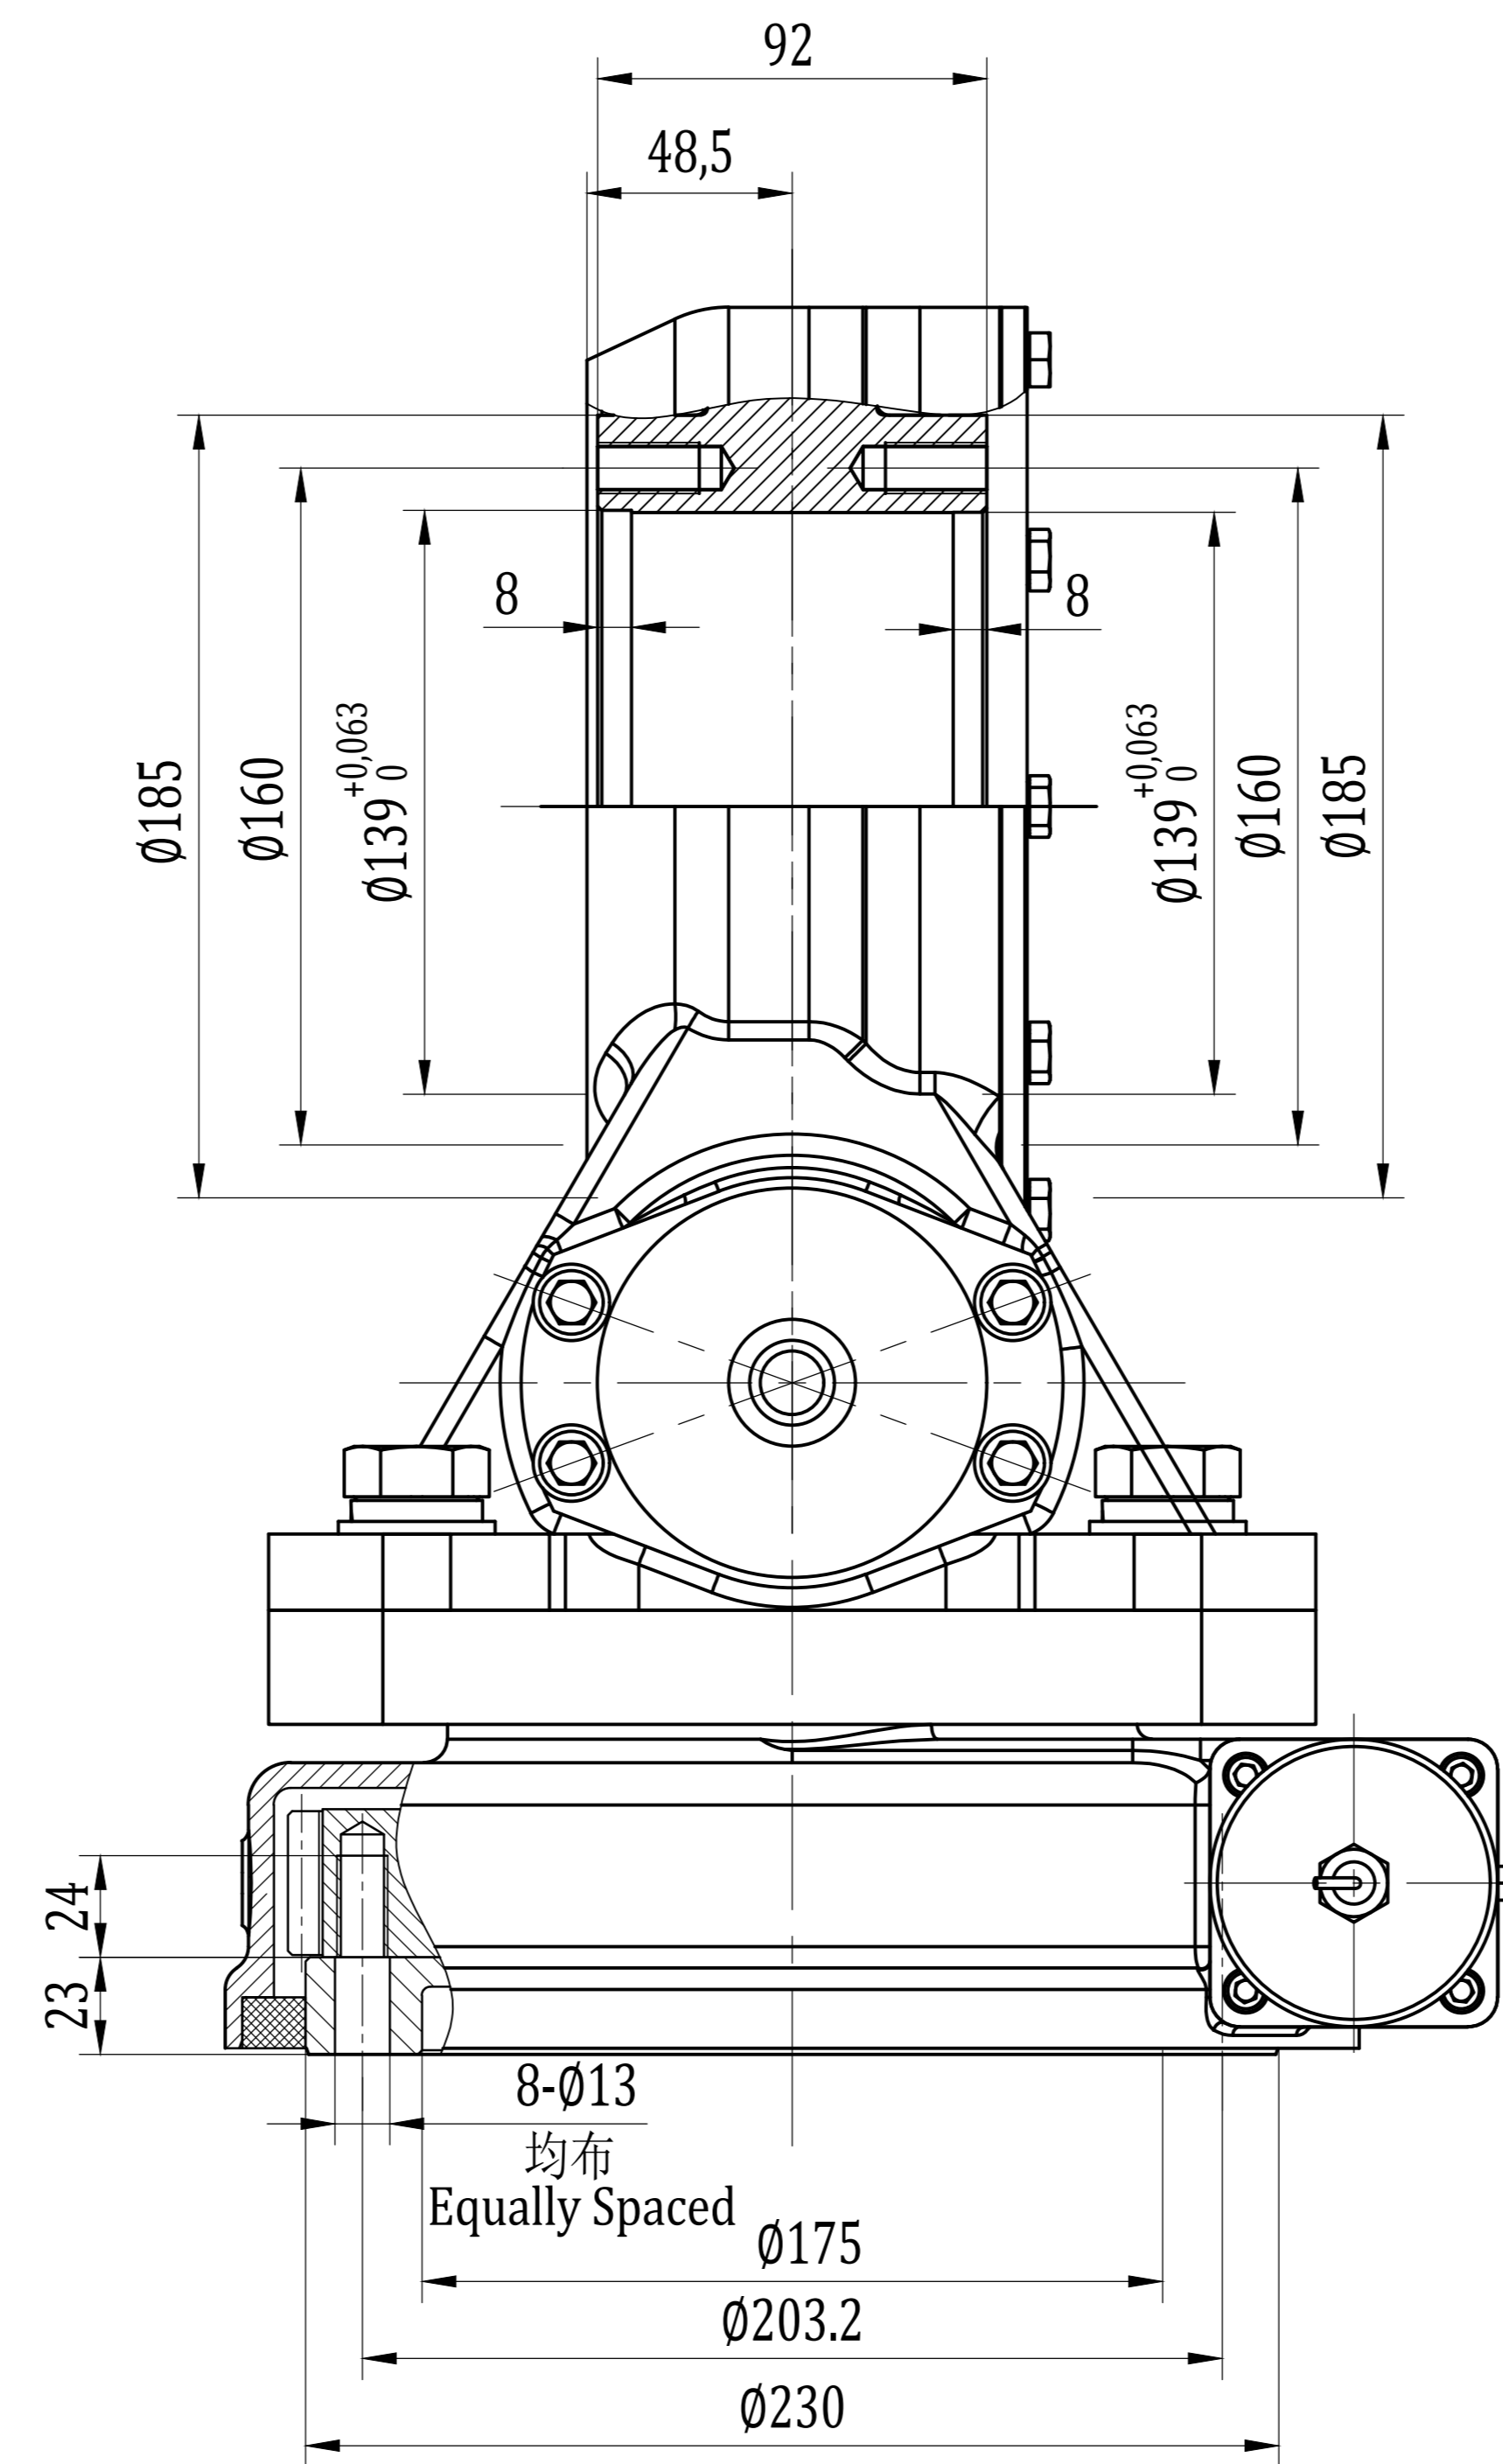

单位 Units: mm
1 inch=25.4mm

A 向
A View

68 kg

接线定义
Wire define

Pin 1 (黑 Black)	motor -
Pin 2 (红 Red)	motor +
Pin 3 (黄 Yellow)	Hall -
Pin 4 (棕 Brown)	Hall +
Pin 5 (蓝 Blue)	Hall A
Pin 6 (绿 Green)	Hall B
Pin E (灰 Grey)	GND

SVH7

回转驱动 Slewing Drive